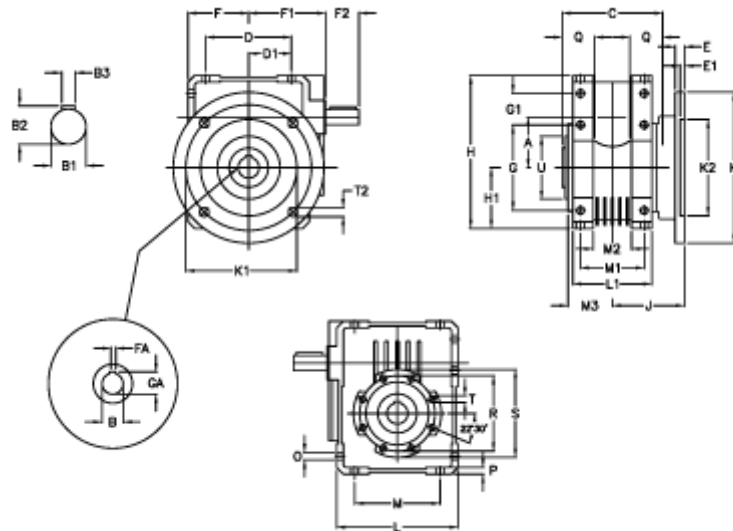

Article number: 3922086046500

Description: Worm gear with solid input shaft  
W 86UFC1-46-HS unassembled

## Measures

A = 86.90	Description = W86UFC-xx-P71 B5	G1 = 45.5	L = 200	Q = 45
B = 35	E = 15	GA = 38.3	L1 = 125	R = 130
B1 = 25	E1 = 6	H = 245.5	M = 144	S = 150
B2 = 28.0	F = 100.0	H1 = 100.0	M1 = 101	T = M10x18
B3 = 8	F1 = 142.5	J = 110.5	M2 = 57	T2 = 12.5
C = 140	F2 = 50	K = 210	M3 = 64.5	U = 110
D = 144.0	FA = 10	K1 = 176	O = 11.5	
D1 = 72.0	G = 144	K2 = 152	P = 11	